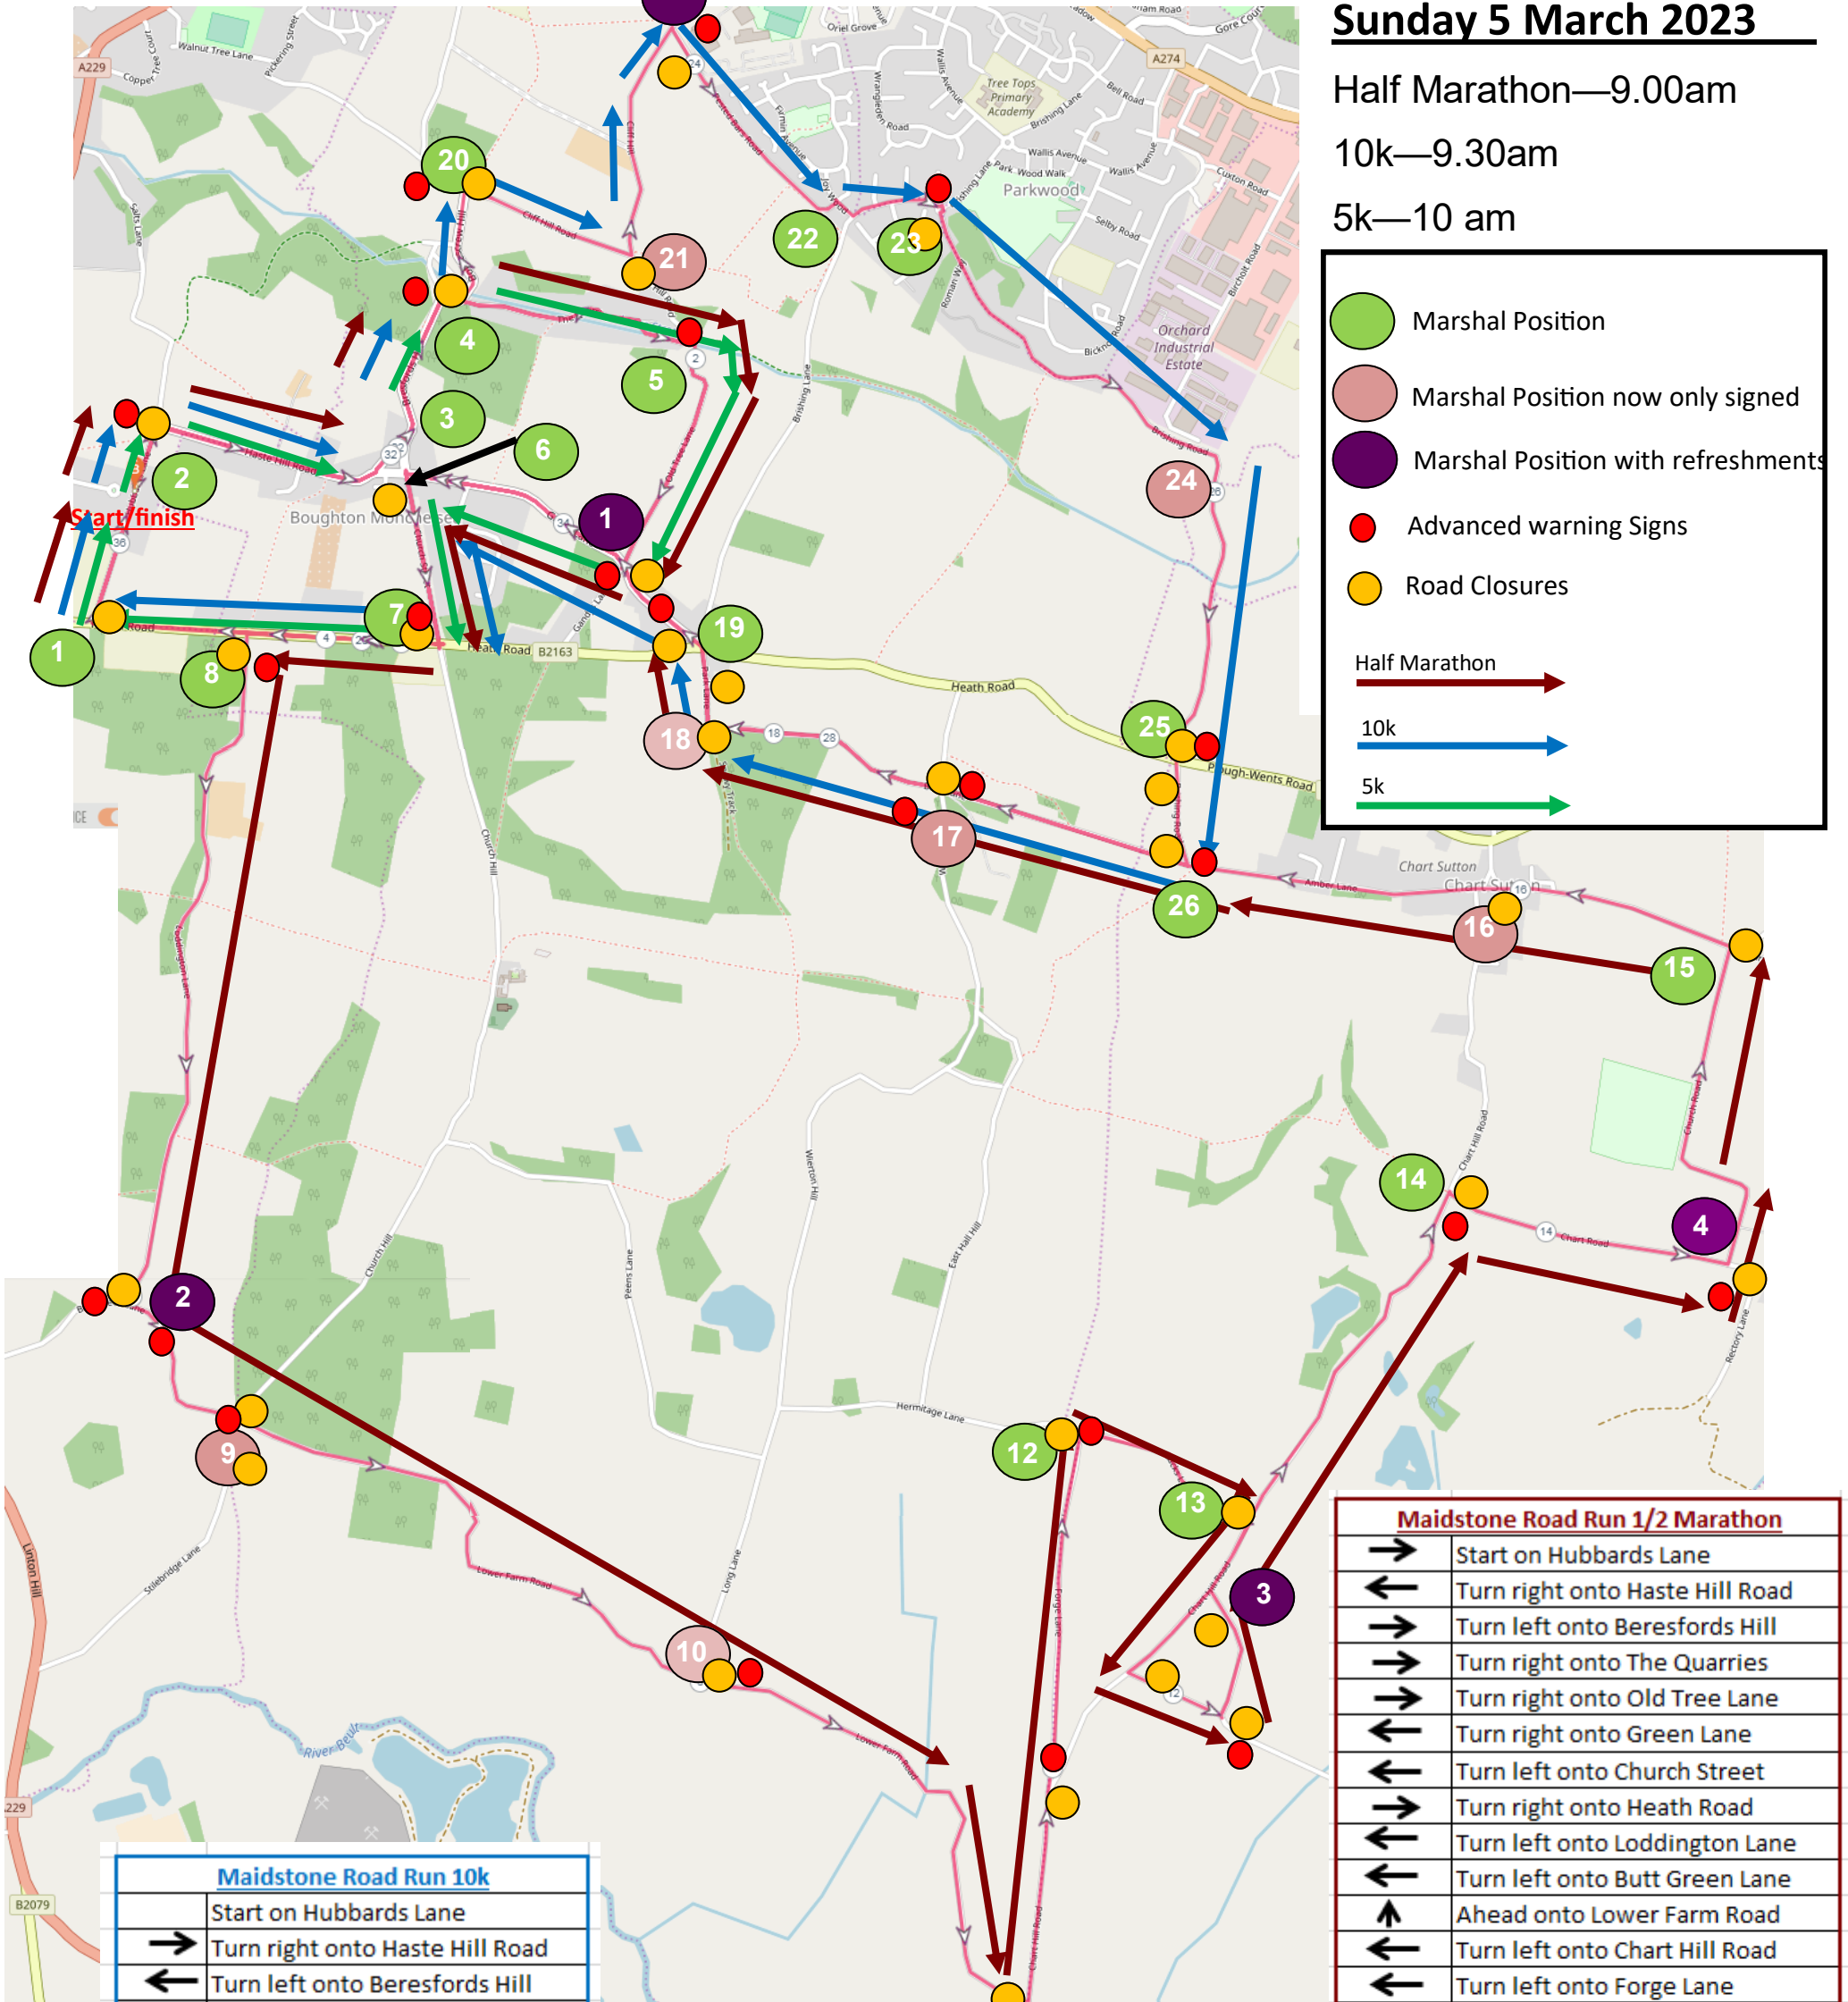

Maidstone Road Run 2023

Sunday 5 March 2023

Half Marathon—9.00am

10k—9.30am

5k—10 am

● Marshal Position
● Marshal Position now only signed
● Marshal Position with refreshments
● Advanced warning Signs
● Road Closures

Half Marathon →
10k →
5k →

Maidstone Road Run 10k	
	Start on Hubbards Lane
→	Turn right onto Haste Hill Road
←	Turn left onto Beresfords Hill
←	Turn left onto Bottlescrew Hill
→	Turn right onto Cliff Hill Road
←	Turn left onto Cliff Hill
→	Turn right onto Pested Bars Road
→	Turn right onto Joy Wood
←	Turn left onto Brishing Lane
At roundabout second junction	
←	Turn left onto Brishing Road
Ahead at crossroads	
↑	Ahead onto Brishing Road
→	Turn right onto Back Lane
→	Turn right onto Park Lane
→	Turn right onto Green Lane
←	Turn left onto Church Street
→	Turn right onto Heath Road
→	Turn right onto Hubbards Lane
FINISH	

Maidstone Road Run 5k	
	Start on Hubbards Lane
→	Turn right onto Haste Hill Road
←	Turn left onto Beresfords Hill
→	Turn right onto The Quarries
→	Turn right onto Old Tree Lane
←	Turn left onto Green Lane
←	Turn left onto Church Street
→	Turn right onto Heath Road
→	Turn right onto Hubbards Lane
FINISH	

Maidstone Road Run 1/2 Marathon	
→	Start on Hubbards Lane
←	Turn right onto Haste Hill Road
→	Turn left onto Beresfords Hill
→	Turn right onto The Quarries
→	Turn right onto Old Tree Lane
←	Turn right onto Green Lane
←	Turn left onto Church Street
→	Turn right onto Heath Road
←	Turn left onto Loddington Lane
←	Turn left onto Butt Green Lane
↑	Ahead onto Lower Farm Road
←	Turn left onto Chart Hill Road
←	Turn left onto Forge Lane
→	Turn right onto Lucks Lane
→	Turn right onto Chart Hill Road
↑	Cross over Heath Road
←	Turn left onto Green Lane
At junction bear left	
→	Turn right onto Chart Hill Road
→	Turn right onto Chart Road
←	Turn left onto Church Street
←	Turn left onto Warmlake Road
↑	Ahead onto Amber Lane
↑	Ahead onto Back Lane
→	Turn right onto Park Lane
→	Turn right onto Green Lane
←	Turn left onto Church Street
→	Turn right onto Heath Road
→	Turn right onto Hubbards Lane
FINISH