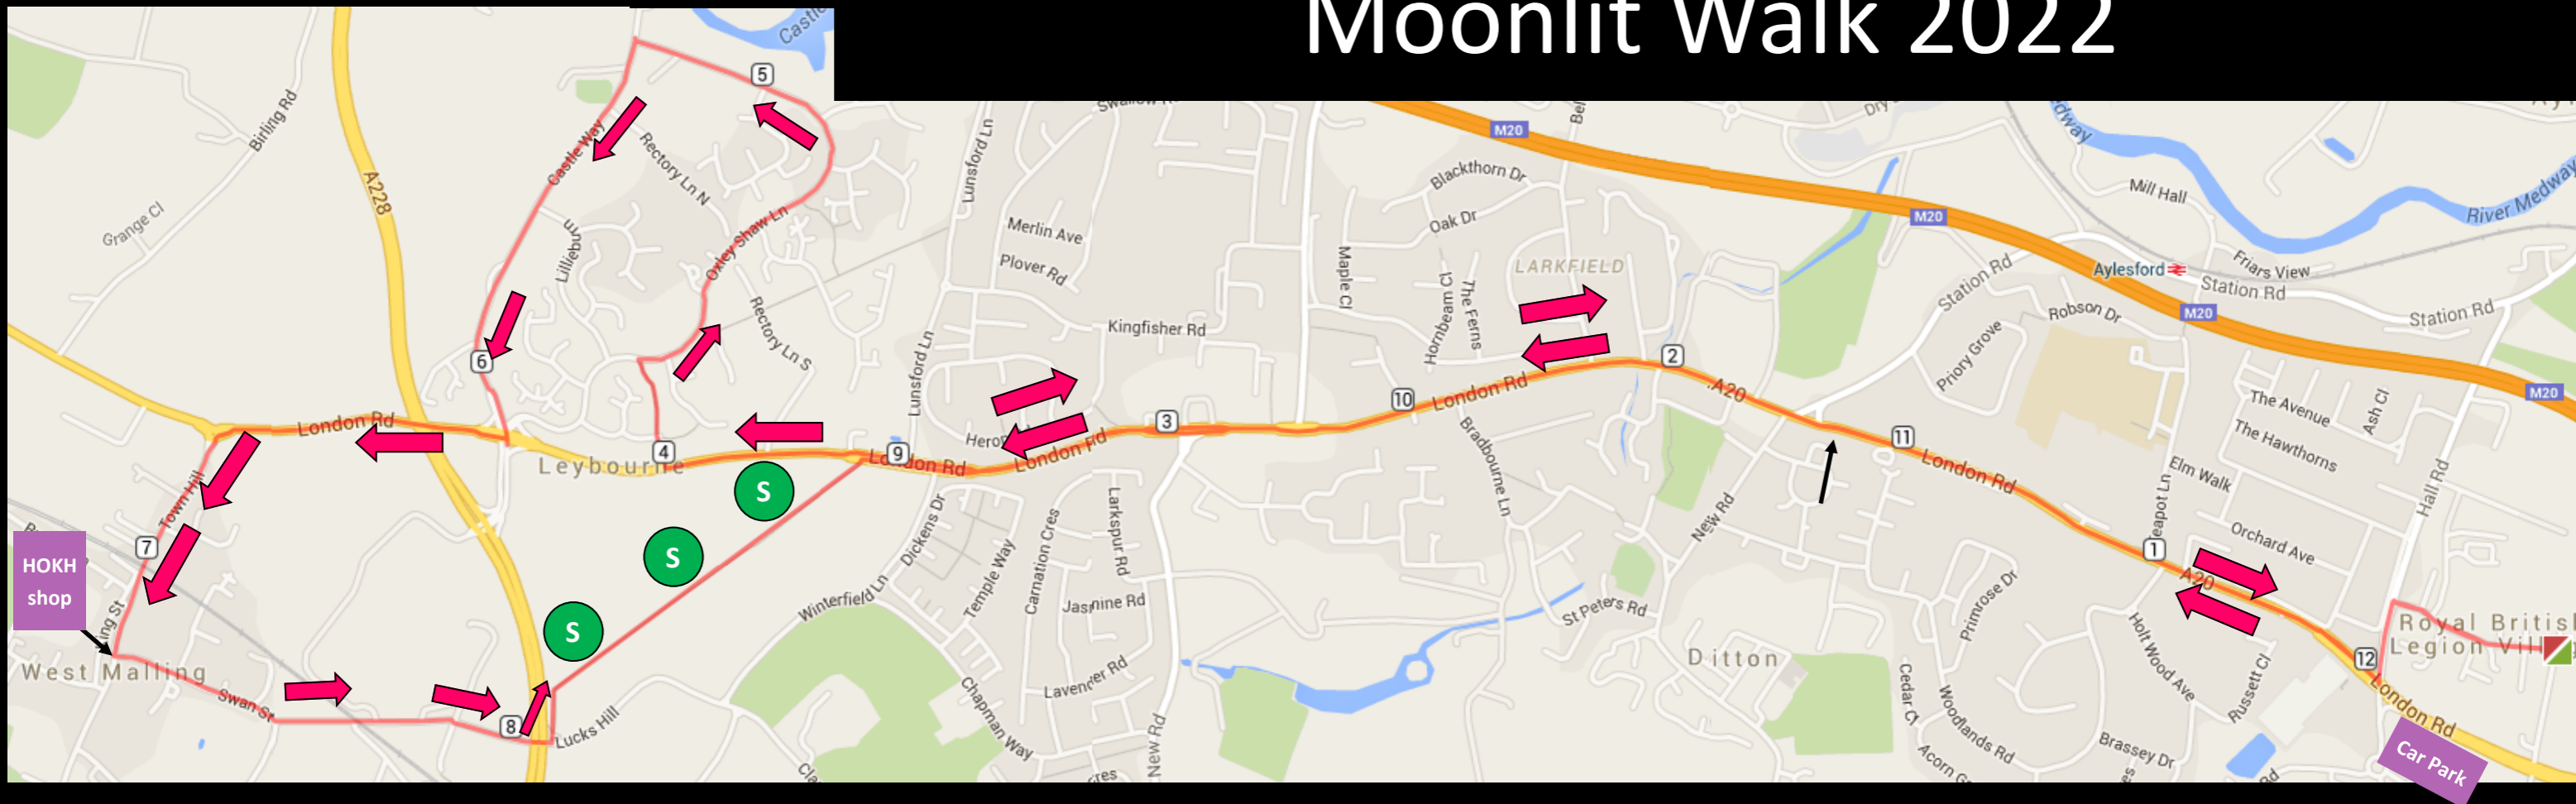

Moonlit Walk 2022

There is a refreshment stop at our Hospice charity shop in West Malling

1. Start at Heart of Kent Hospice
2. Walk straight pass Preston Hall and head onto Admiral Moore Drive
3. Turn left onto Hall Road
4. Cross the at the zebra crossing
5. At the top of Hall Road use the pedestrian crossing to the opposite side of London Road and turn right
6. Carry on straight on London Road
7. Use the pedestrian crossing to cross London Road at the junction with Station Road and continue along London Road
8. Continue straight on London Road past New Hythe Lane and Lunsford Lane
9. Pass Tesco Express, Larkfield
10. Turn right in to pathway leading to Oxley Shaw Lane.
11. Follow Oxley Shaw Lane all the way around until reaching Castle Way
12. Turn left onto Castle Way
13. Follow Castle Way up to London Road
14. Cross London Road as directed by marshals
15. Turn right on London Road towards West Malling
16. Turn Left onto Town Hill
17. Stop at the Hospice Shop for complimentary refreshments and a toilet break
18. Turn left onto Swan Street
19. Continue in to Lucks Hill and pass Moore Park School
20. Pass under the bridge and turn left at marshal point 12
21. Follow the cross country footpath
22. Turn right at the end of the footpath and immediately cross London Road as directed by marshals
23. Walk straight along London Road heading back in the direction of Aylesford
24. Turn left in to Hall Road
25. Cross the zebra crossing
26. Turn right in to Admiral Moore Drive and walk straight past Preston Hall
27. Finish at Heart of Kent Hospice